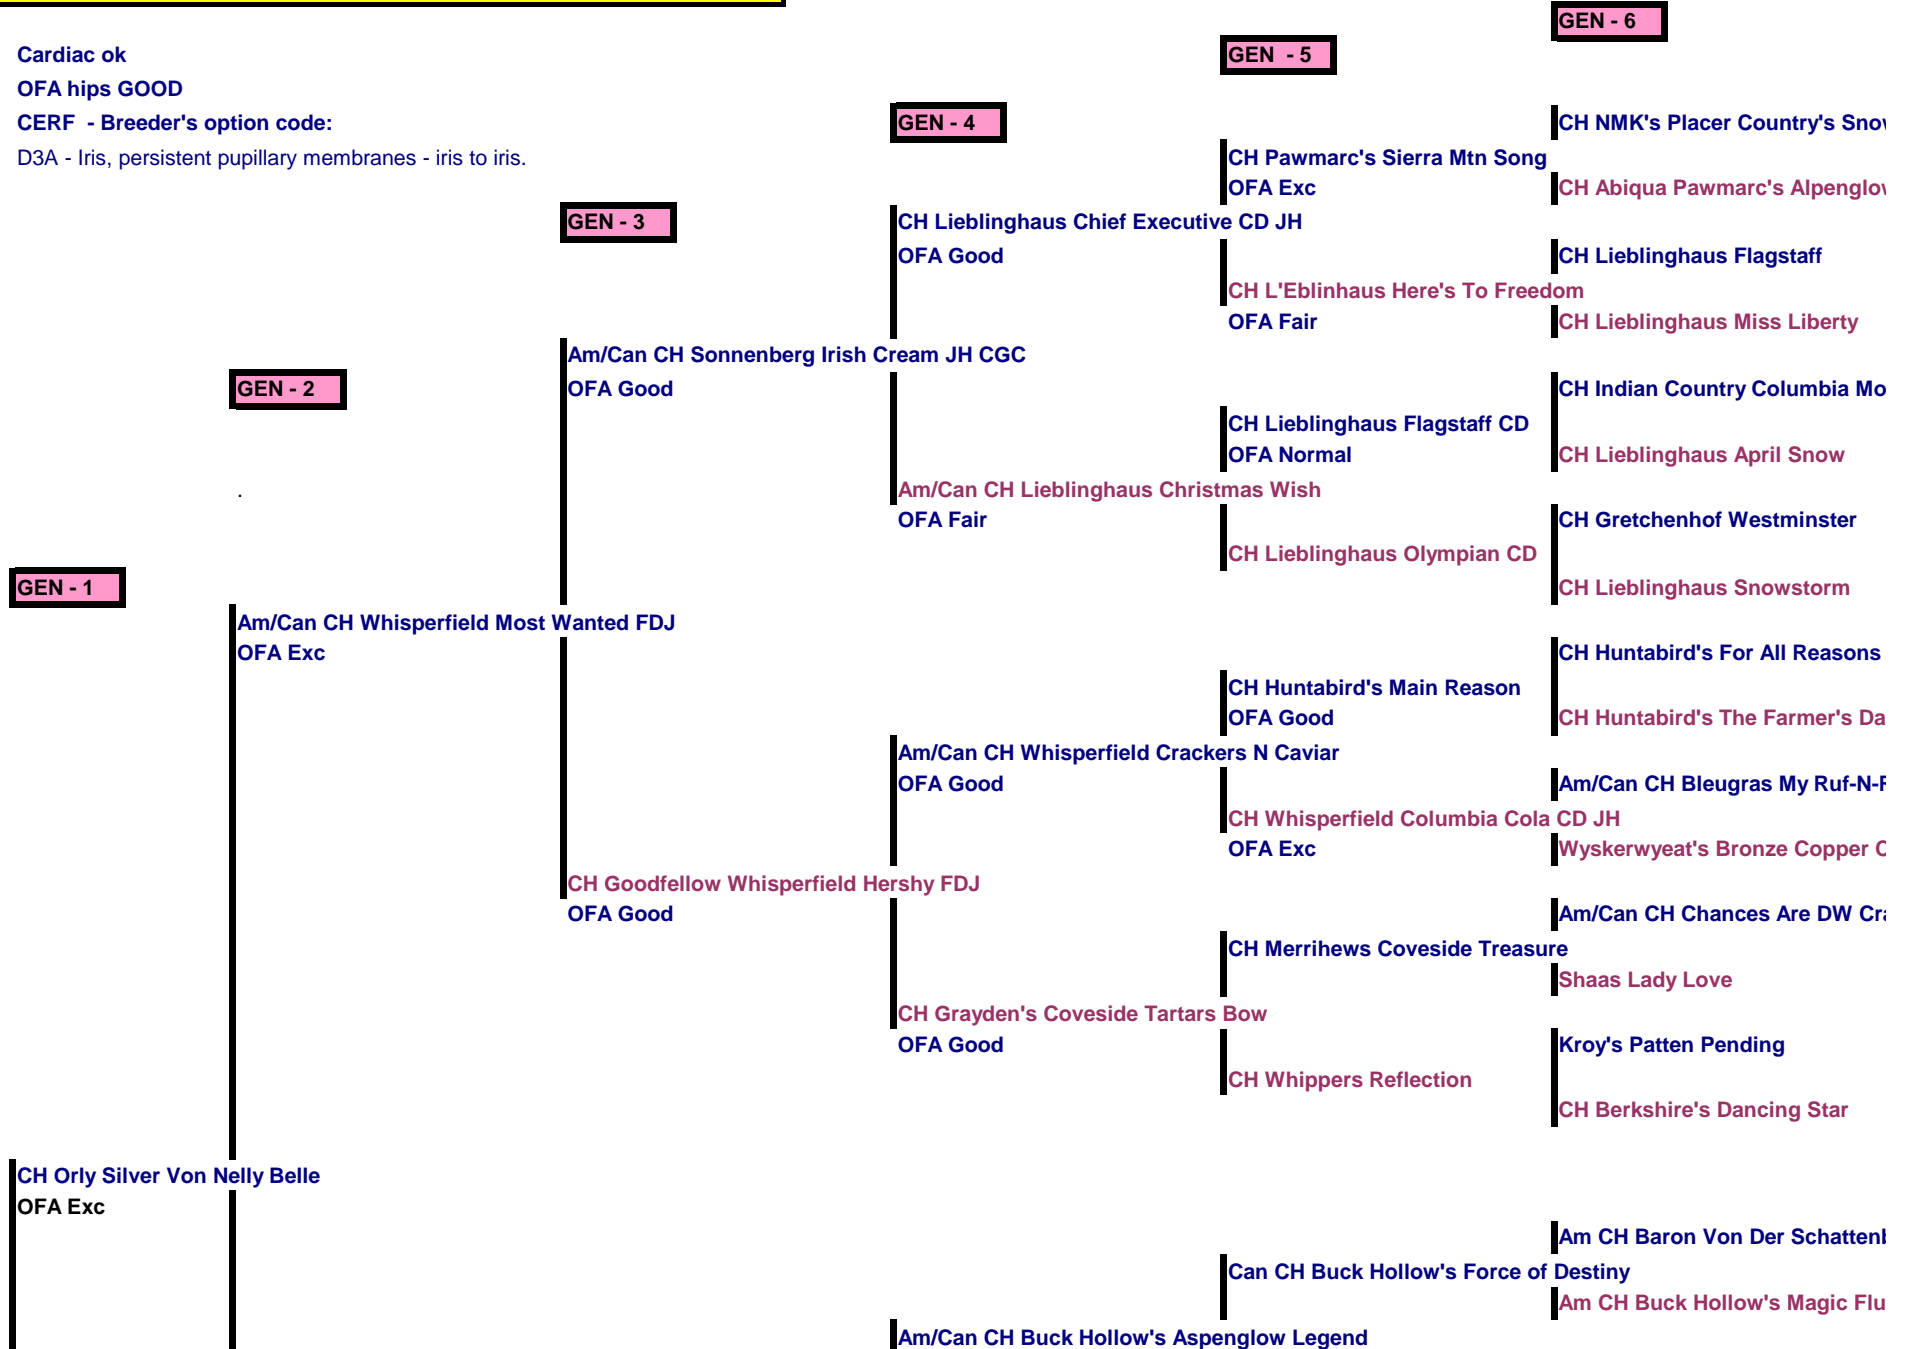

**Pedigree for: Can CH De Fondcombe Soleil
"Soleil"**

wh. January 12, 2006

AKC # - NIL

CKC # SA072245

Certs: Cardiac ok
 OFA hips GOOD
 CERF - Breeder's option code:
 D3A - Iris, persistent pupillary membranes - iris to iris.